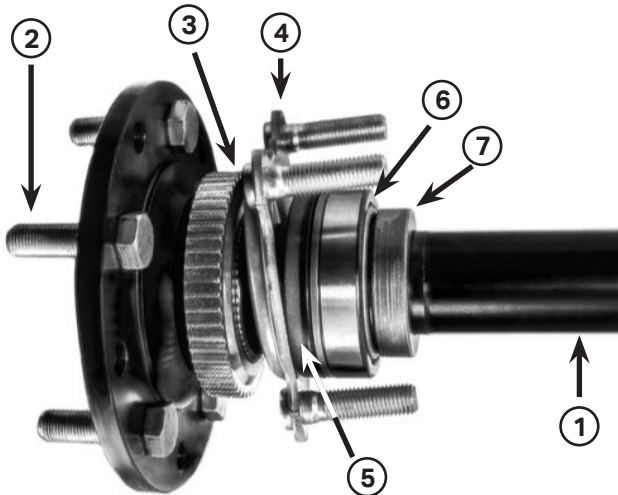

## THIS AXLE KIT INCLUDES:

- Rear Axle Shafts
- Wheel Studs - Press-in
- Axle Bearing & Seal
- Retaining Ring
- ABS Tone Ring (if supplied)

*See vehicle service manual for torque specifications.*

1. Rear Axle Shaft
2. Wheel Studs
3. ABS Tone Ring
4. Retaining Plate
5. Axle Seal
6. Axle Bearing
7. Lock Ring

**PART #: D44INSTALLSHEET**