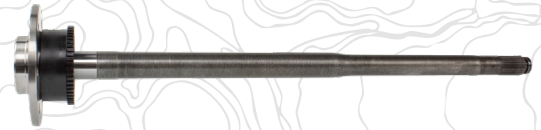

## REPLACEMENT AXLES FOR HARD WORKING TRUCKS

### 2009-2014 FORD F150 AXLE SHAFTS

PART #:	DIFFERENTIAL:	SPLINE:	LOCATION:
MG3050	Ford 8.8"	31	Passenger Side
MG3051	Ford 8.8"	31	Driver Side
MG3052	Ford 9.75"	34	Passenger Side
MG3053	Ford 9.75"	34	Driver Side

### 2015-2020 FORD F150 AXLE SHAFTS

PART #:	DIFFERENTIAL:	SPLINE:	LOCATION:
MG3054	Ford Super 8.8"	34	Passenger Side
MG3055	Ford Super 8.8"	34	Driver Side
MG3056	Ford 9.75"	34	Passenger Side
MG3057	Ford 9.75"	34	Driver Side
MG3058	Ford 9.75" HD Payload	35	Passenger Side
MG3059	Ford 9.75" HD Payload	35	Driver Side

### 2007-2018 RAM 1500 AXLE SHAFTS

PART #:	DIFFERENTIAL:	SPLINE:	LUGS:	LOCATION:	APPLICATION:
MG5001	Chrysler 9.25"	31	5	Driver or Passenger Side	2007-2010 Ram 1500
MG5002	Chrysler 9.25" ZF	31	5	Passenger Side	2011 Ram 1500
MG5003	Chrysler 9.25" ZF	31	5	Driver Side	2011 Ram 1500
MG5004	Chrysler 9.25" ZF	31	5	Passenger Side	2012-2018 Ram 1500
MG5005	Chrysler 9.25" ZF	31	5	Driver Side	2012-2018 Ram 1500